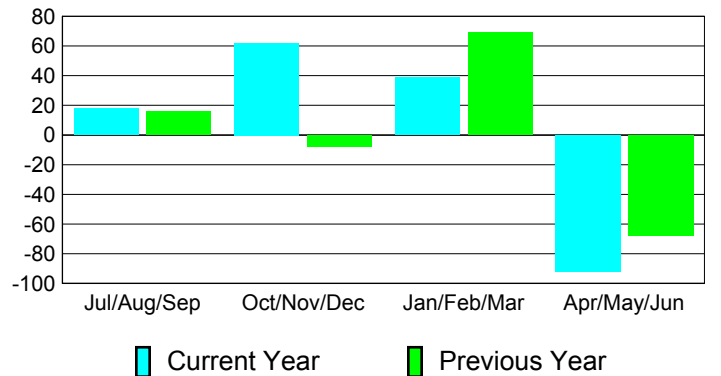

Membership Results
2010-2011

Membership
2009-2010

Month	Net Memb Goal	Actual New Memb	Actual Dropped Memb	Gain/Loss of Memb	Gain/Loss of Memb
Jul/Aug/Sep	60	114	-96	18	16
Oct/Nov/Dec	73	127	-65	62	-8
Jan/Feb/Mar	60	100	-61	39	69
Apr/May/Jun	-60	86	-178	-92	-68
Totals	133	427	-400	27	9

Membership Results 2010-2011

Goal, New, Dropped, Gain/Loss

Comparison of Membership Gain/Loss

Current Year Compared to the Previous Year

Gender Comparison 2010-2011

Jul/Aug/Sep

Oct/Nov/Dec

Jan/Feb/Mar