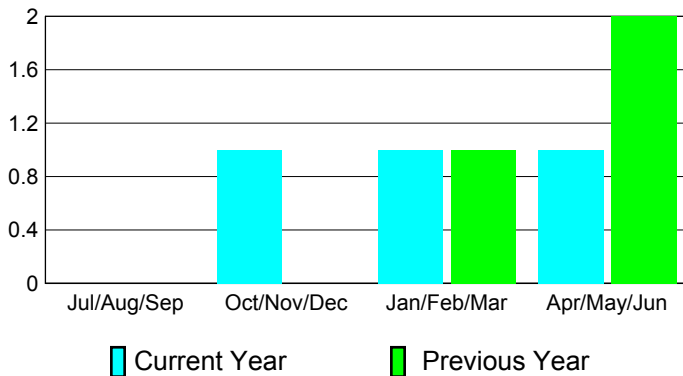

2010-2011 GMT Reports for District (or Undistricted) **District 333 C**

GMT: **Shinobu Goto**

Location: **JAPAN**

GMT CA: **5**

CLUBS

Club Results
2010-2011

Clubs
2009-2010

Month	New Club Goal	Actual New Clubs	Actual Dropped Clubs	Gain/Loss of Clubs	Gain/Loss of Clubs
Jul/Aug/Sep	0	0	0	0	0
Oct/Nov/Dec	1	1	0	1	0
Jan/Feb/Mar	1	1	0	1	1
Apr/May/Jun	0	1	0	1	2
Totals	2	3	0	3	3

Club Results 2010-2011

Goal, New, Dropped, Gain/Loss

Comparison of Club Gain/Loss

Current Year Compared to the Previous Year

YTD Status Quo Clubs 2010-2011

Status Quo Clubs Compared to Status Quo Members

MEMBERSHIP